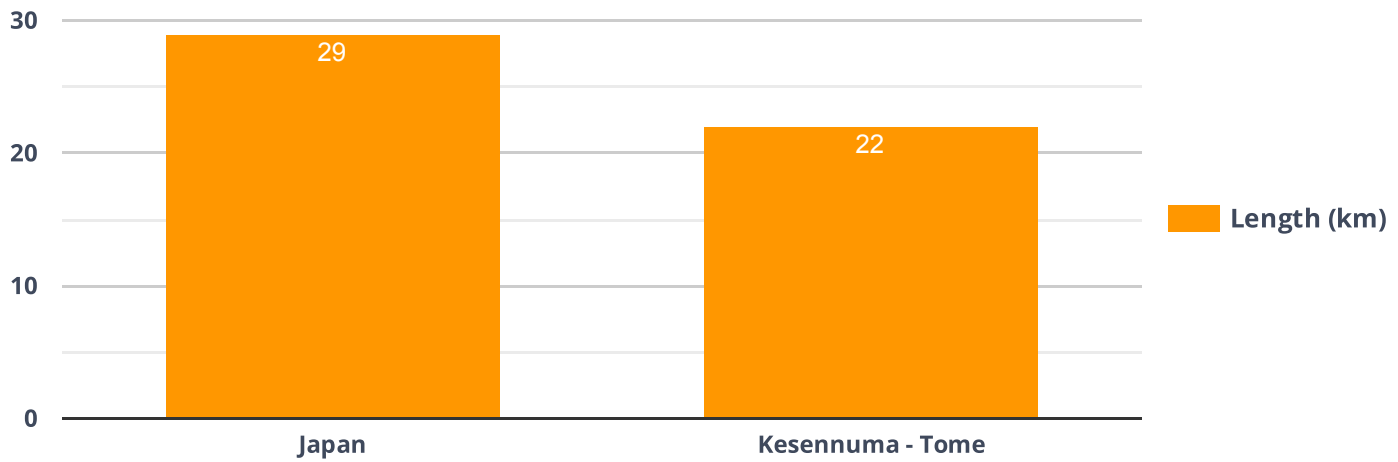

**KESENNUMA - TOME, JAPAN**

“ Kesennuma - Tome has **176,643** inhabitants.

**SYSTEM LENGTH IN RELATION TO JAPAN**

SOME TECHNICAL DETAILS ABOUT CORRIDORS ARE PRESENTED IN THE TABLE BELOW.

Corridor Name	Daily demand, corridor (passengers per day)	Corridor length (km)	Stations, corridor
Kesennuma Line		21,7	17