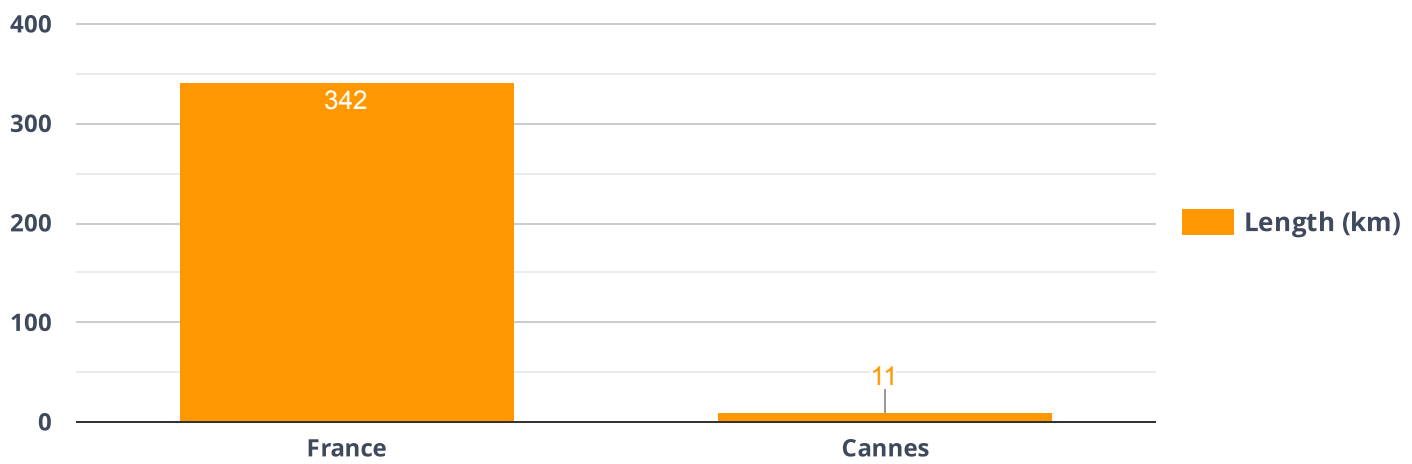

CANNES, FRANCE - LE PALM EXPRESS

“ Cannes has **137,757** inhabitants.

SYSTEM LENGTH IN RELATION TO FRANCE

SOME TECHNICAL DETAILS ABOUT CORRIDORS ARE PRESENTED IN THE TABLE BELOW.

Corridor Name	Daily demand, corridor (passengers per day)	Corridor length (km)	Stations, corridor	Pre-board fare collection, corridor	Overtaking lanes, corridor	Station boarding level, corridor	Operating speed, corridor
Ligne 1		34	25	None	None	Low-level platform	