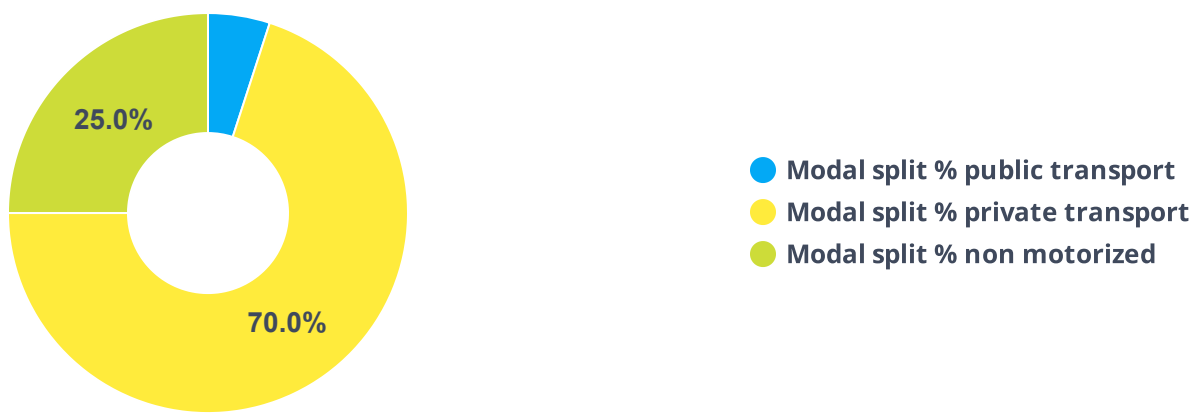

FAREHAM - GOSPORT, UNITED KINGDOM - ECLIPSE

“**Fareham - Gosport** has **194,203** inhabitants. **5%** of total trips are made by public transport, as showed in the graph below.

MODAL SPLIT - FAREHAM - GOSPORT

SYSTEM LENGTH IN RELATION TO UNITED KINGDOM

SOME TECHNICAL DETAILS ABOUT CORRIDORS ARE PRESENTED IN THE TABLE BELOW.

Corridor Name	Daily demand, corridor (passengers per day)	Corridor length (km)	Stations, corridor
Eclipse		3,4	7