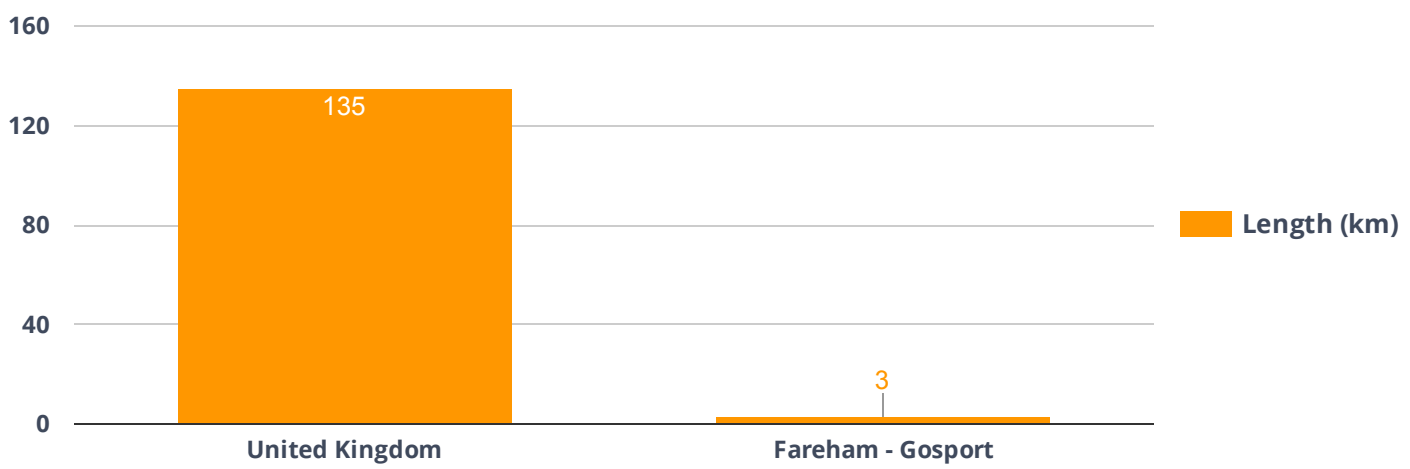

FAREHAM - GOSPORT, UNITED KINGDOM - ECLIPSE

“**Fareham - Gosport** has **194,203** inhabitants. **5%** of total trips are made by public transport, as showed in the graph below.

MODAL SPLIT - FAREHAM - GOSPORT

SYSTEM LENGTH IN RELATION TO UNITED KINGDOM

SOME TECHNICAL DETAILS ABOUT CORRIDORS ARE PRESENTED IN THE TABLE BELOW.

Corridor Name	Daily demand, corridor (passengers per day)	Corridor length (km)	Stations, corridor	Pre-board fare collection, corridor	Overtaking lanes, corridor	Station boarding level, corridor	Operating speed, corridor
Eclipse		3,40	7	None	None	Low-level platform	