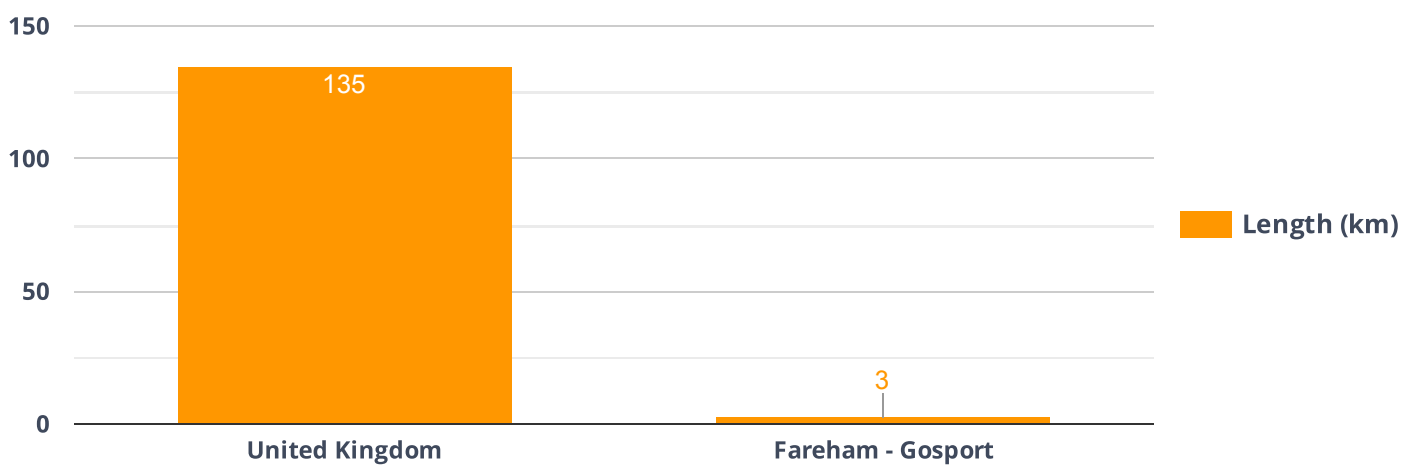

FAREHAM - GOSPORT, UNITED KINGDOM - ECLIPSE

“**Fareham - Gosport** has **194,203** inhabitants. **5%** of total trips are made by public transport, as showed in the graph below.

MODAL SPLIT - FAREHAM - GOSPORT

SYSTEM LENGTH IN RELATION TO UNITED KINGDOM

SOME TECHNICAL DETAILS ABOUT CORRIDORS ARE PRESENTED IN THE TABLE BELOW.

Corridor Name	Daily demand, corridor (passengers per day)	Corridor length (km)	Stations, corridor
Eclipse		3,4	7