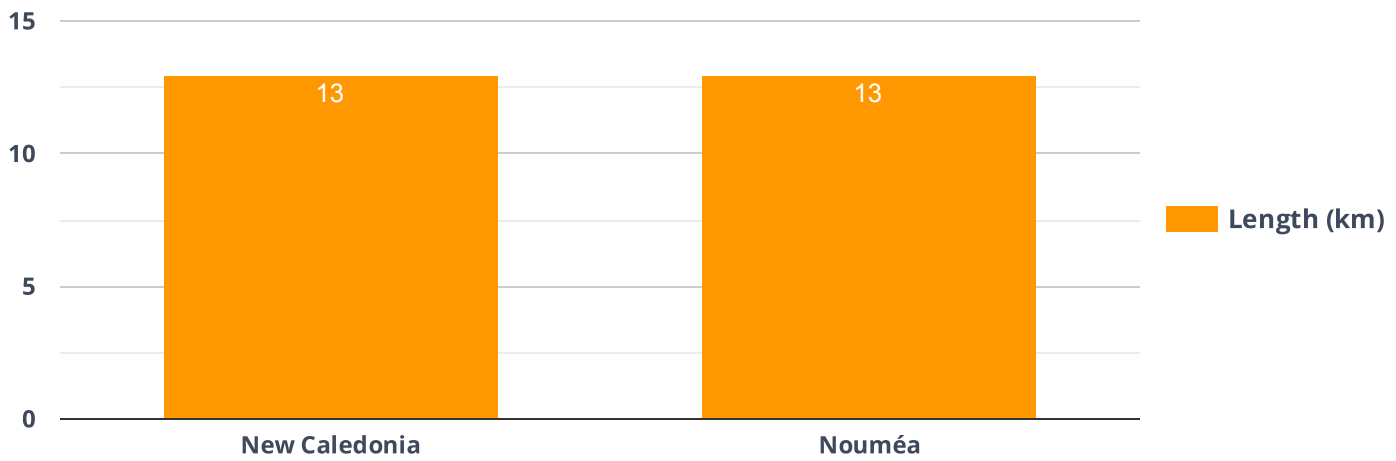

NOUMÉA, NEW CALEDONIA - NÉOBUS

“**Nouméa** has **99,926** inhabitants.

SYSTEM LENGTH IN RELATION TO NEW CALEDONIA

SOME TECHNICAL DETAILS ABOUT CORRIDORS ARE PRESENTED IN THE TABLE BELOW.

Corridor Name	Daily demand, corridor (passengers per day)	Corridor length (km)	Stations, corridor	Pre-board fare collection, corridor	Overtaking lanes, corridor	Station boarding level, corridor	Operating speed, corridor
Ligne 1		13.3	23			On-street, no level boarding	