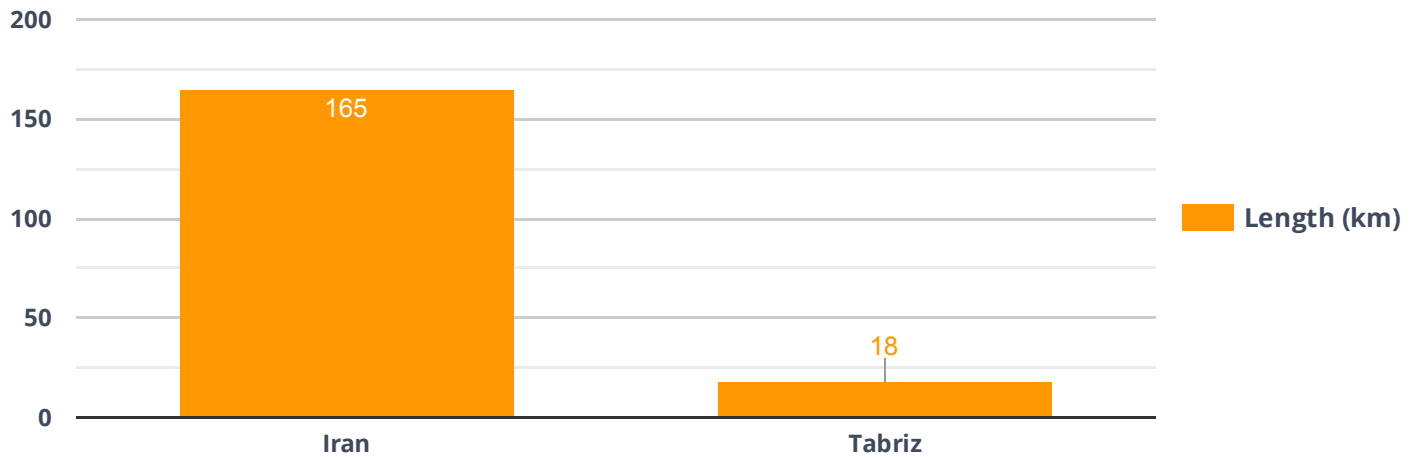

TABRIZ, IRAN - TABRIZ BRT

“ **Tabriz** has **2,383,294** inhabitants.

SYSTEM LENGTH IN RELATION TO IRAN

SOME TECHNICAL DETAILS ABOUT CORRIDORS ARE PRESENTED IN THE TABLE BELOW.

Corridor Name	Daily demand, corridor (passengers per day)	Corridor length (km)	Stations, corridor	Pre-board fare collection, corridor	Overtaking lanes, corridor	Station boarding level, corridor	Operating speed, corridor
		18,00	50				