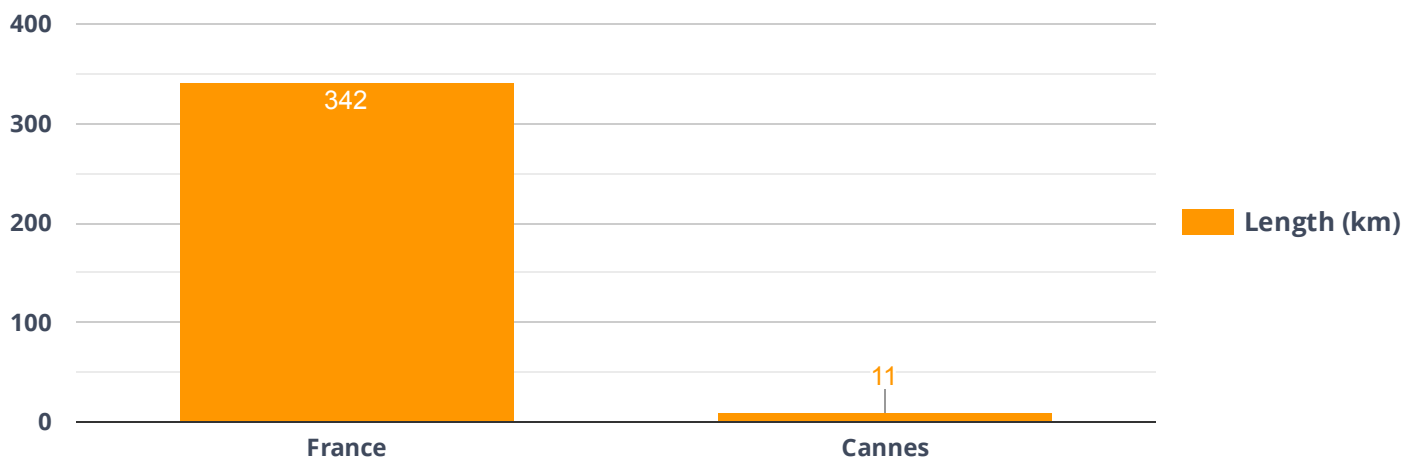

CANNES, FRANCE - LE PALM EXPRESS

“Cannes has 137,757 inhabitants.

SYSTEM LENGTH IN RELATION TO FRANCE

SOME TECHNICAL DETAILS ABOUT CORRIDORS ARE PRESENTED IN THE TABLE BELOW.

Corridor Name	Daily demand, corridor (passengers per day)	Corridor length (km)	Stations, corridor	Pre-board fare collection, corridor	Overtaking lanes, corridor	Station boarding level, corridor	Operating speed, corridor
Ligne 1		34	25	None	None	Low-level platform	