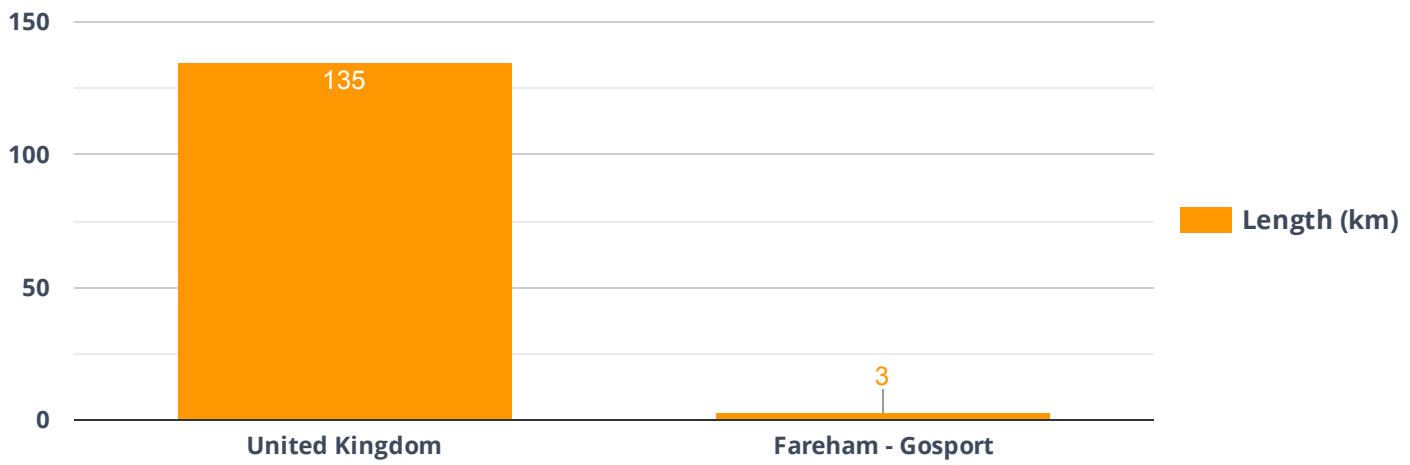

**FAREHAM - GOSPORT, UNITED KINGDOM - ECLIPSE**

“**Fareham - Gosport** has **194,203** inhabitants. **5%** of total trips are made by public transport, as showed in the graph below.

**MODAL SPLIT - FAREHAM - GOSPORT**

**SYSTEM LENGTH IN RELATION TO UNITED KINGDOM**

SOME TECHNICAL DETAILS ABOUT CORRIDORS ARE PRESENTED IN THE TABLE BELOW.

Corridor Name	Daily demand, corridor (passengers per day)	Corridor length (km)	Stations, corridor	Pre-board fare collection, corridor	Overtaking lanes, corridor	Station boarding level, corridor	Operating speed, corridor
Eclipse		3,4	7	None	None	Low-level platform	