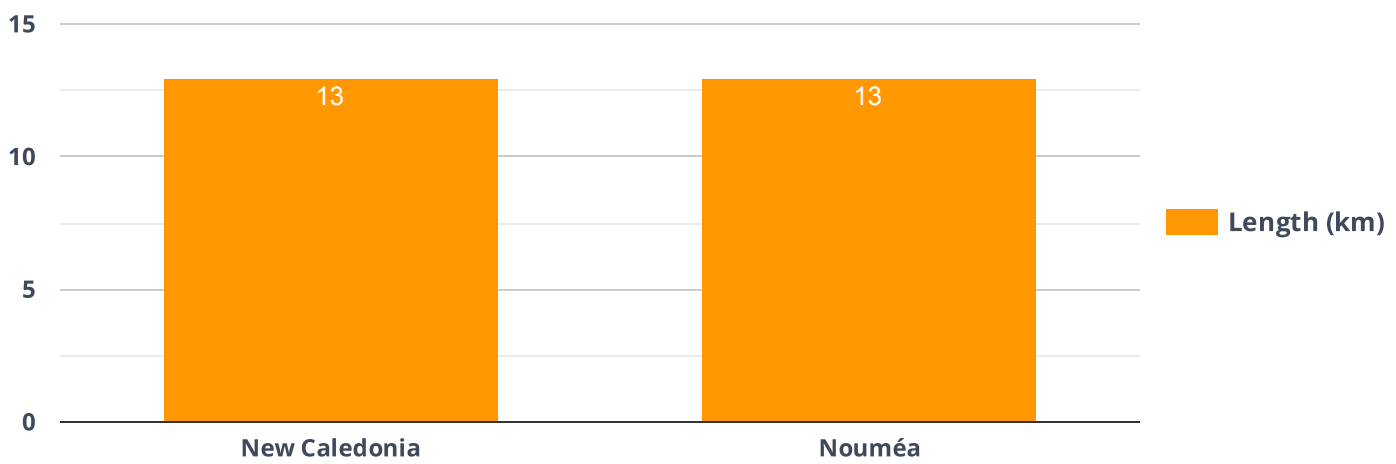

NOUMÉA, NEW CALEDONIA - NÉOBUS

“Nouméa has **99,926** inhabitants.

SYSTEM LENGTH IN RELATION TO NEW CALEDONIA

SOME TECHNICAL DETAILS ABOUT CORRIDORS ARE PRESENTED IN THE TABLE BELOW.

Corridor Name	Daily demand, corridor (passengers per day)	Corridor length (km)	Stations, corridor	Pre-board fare collection, corridor	Overtaking lanes, corridor	Station boarding level, corridor	Operating speed, corridor
Ligne 1		13,30	23			On-street, no level boarding	